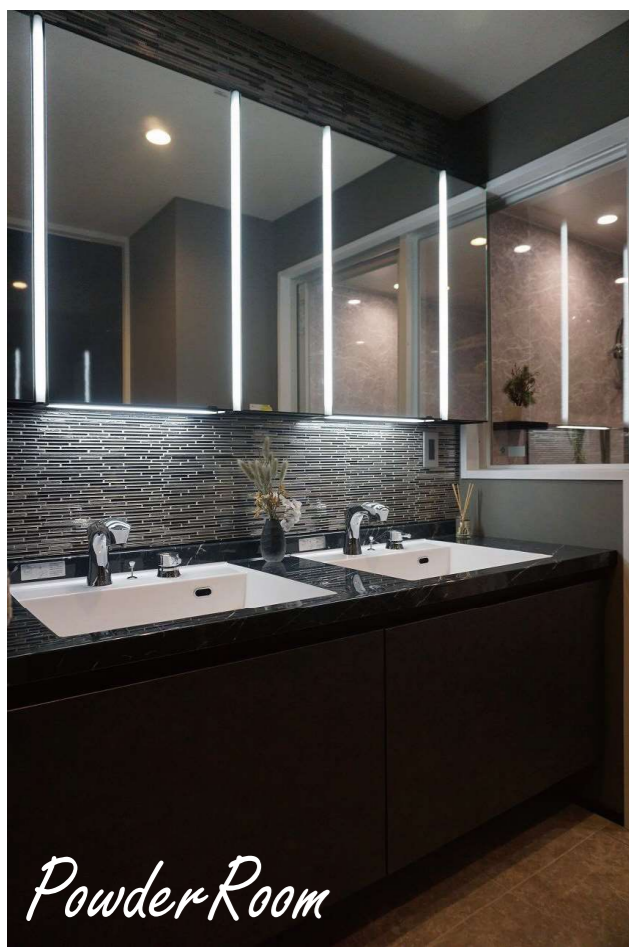

Kitchen

Living Dining

Hall

CAPITAL MARK TOWER
40F/82.55m²/3LDK

Claset

Powder Room

Bed Room